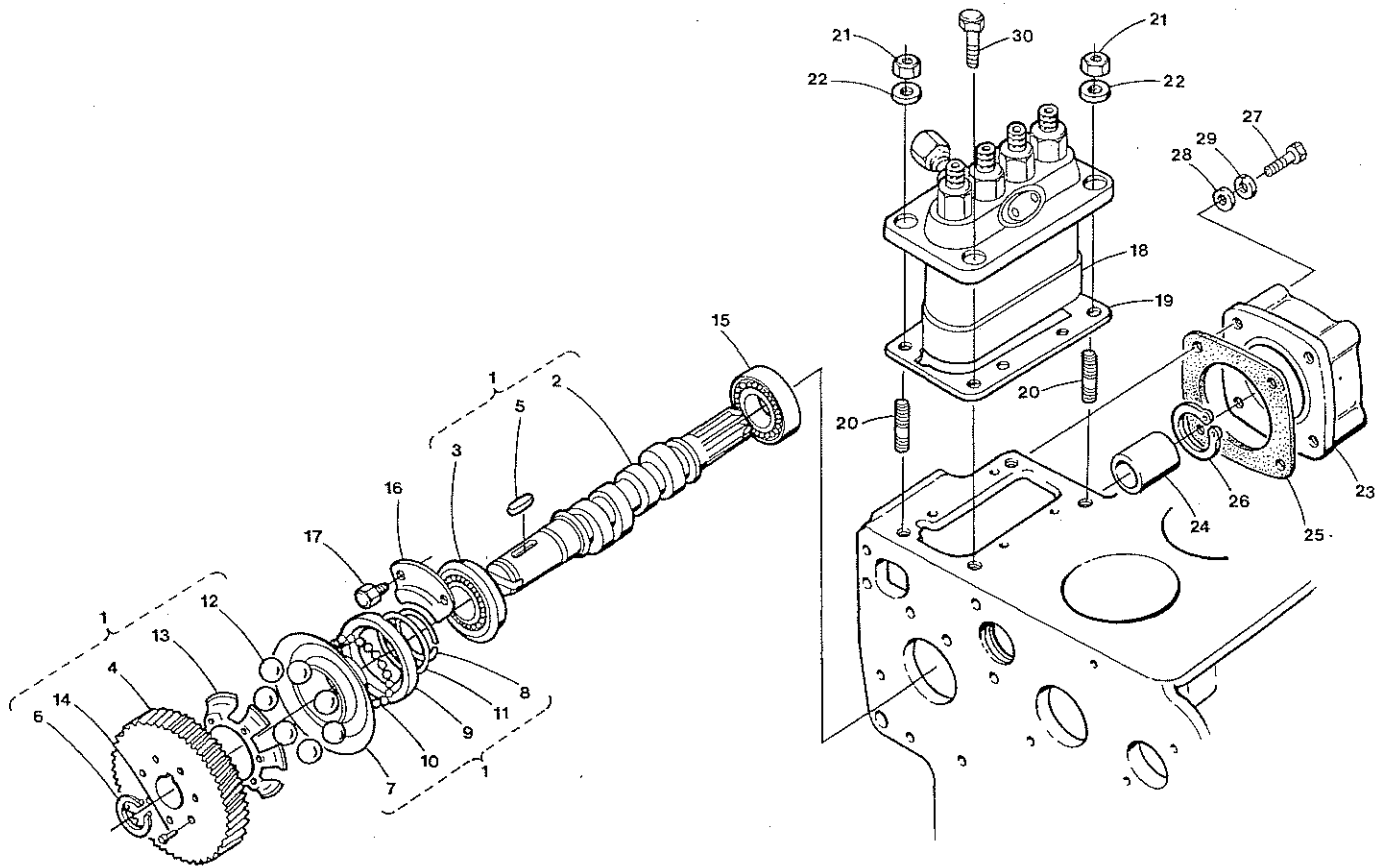

ITEM	PART NO.	DESCRIPTION	QTY.
24	298815	Collar	
25	298814	Packing	1
26	298817	Cir-Clip, External	4
27	298581	Bolt	4
28	298582	Washer, Plain	4
29	298583	Washer, Spring	4
30		Bolt	4