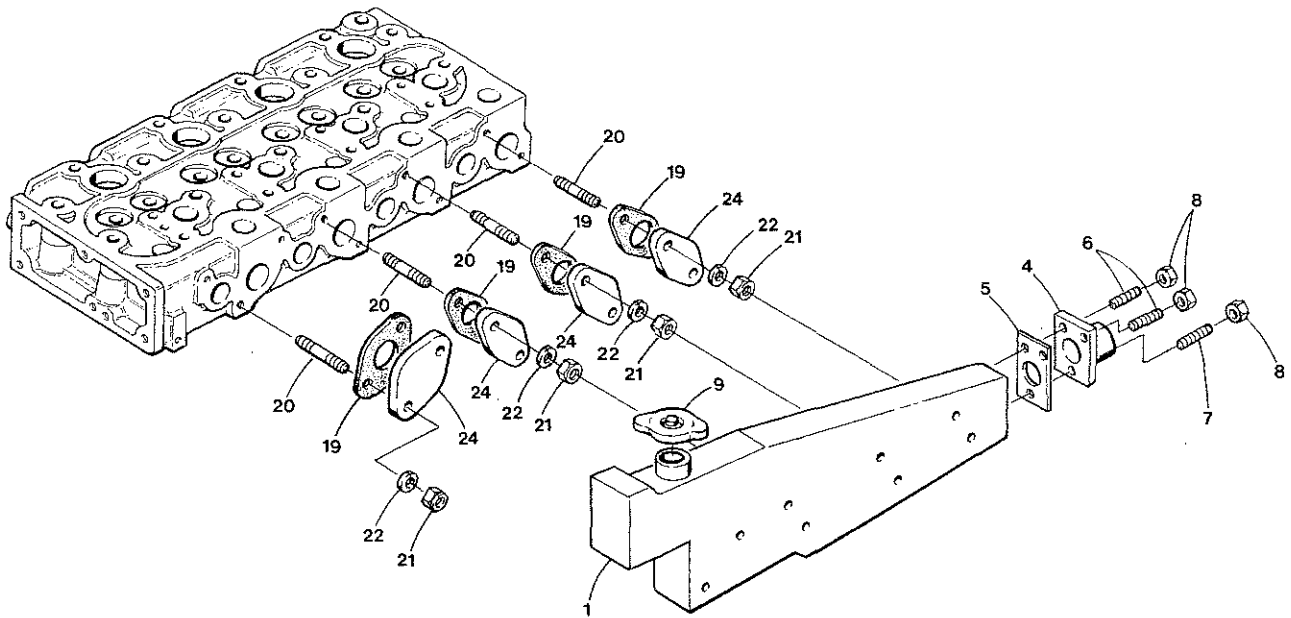

EXHAUST MANIFOLD

From Serial Number 315023

ITEM	PART NO.	DESCRIPTION	QTY.
1	299886	Manifold	1
2			
3			
4	298599	Exhaust Flange	1
5	298600	Gasket, Exhaust Flange	1
6	276440	Stud, Exhaust Flange Mounting	2
7	298974	Stud, Exhaust Flange Mounting	1
8	230147	Hex Nut, Exhaust Flange Mounting 3/8-24	3
9	299956	Radiator Cap, Pressurized 7 PSI	1
10	298635	Stud, Exhaust Manifold	8
11	298466	Hex Nut, Exhaust Manifold (8mm x 1.25P)	8
12			
13			
14			
15			
16			
17			
18			
19	298707	Gasket, Exhaust Manifold	4
20	298635	Stud	8
21	298466	Nut	8
22	31786	Washer, Spring	8
23			
24		Cover	4