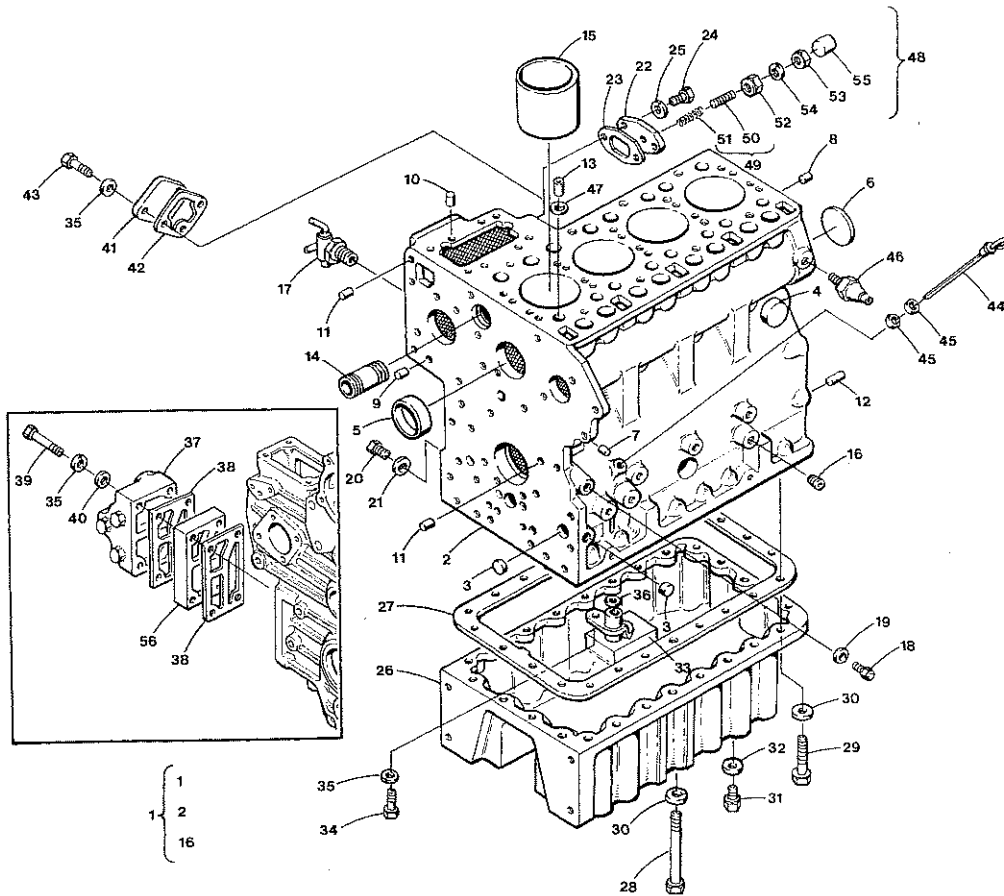

CRANKCASE

To Serial Number 315022

ITEM	PART NO.	DESCRIPTION	QTY.
1	299552	Crankcase Assembly	
2	Order # 1	Crankcase	1
3		Plug, Expansion	3
4	299897	Cap, Sealing	6
5	299958	Cap, Sealing	2
6		Plug, Expansion	1
7		Plug, Pin	2
8		Plug, Pin	1
9	301700	Pin, Straight	2
10	299359	Pin, Straight	2
11	301701	Pin, Straight	2
12	301702	Pin, Straight	1
13	301485	Pin, Pipe	1
14	302401	Pipe, Water	1
15	298856	Liner, Cylinder	4
16	301697	Plug	2
17	298664	Cock, Drain	1
18	298658	Plug	5
19	298659	Gasket	5
20	298653	Plug	1
21	299553	Gasket	1
22	298881	Cover	1
23		Gasket	1
24		Bolt	2