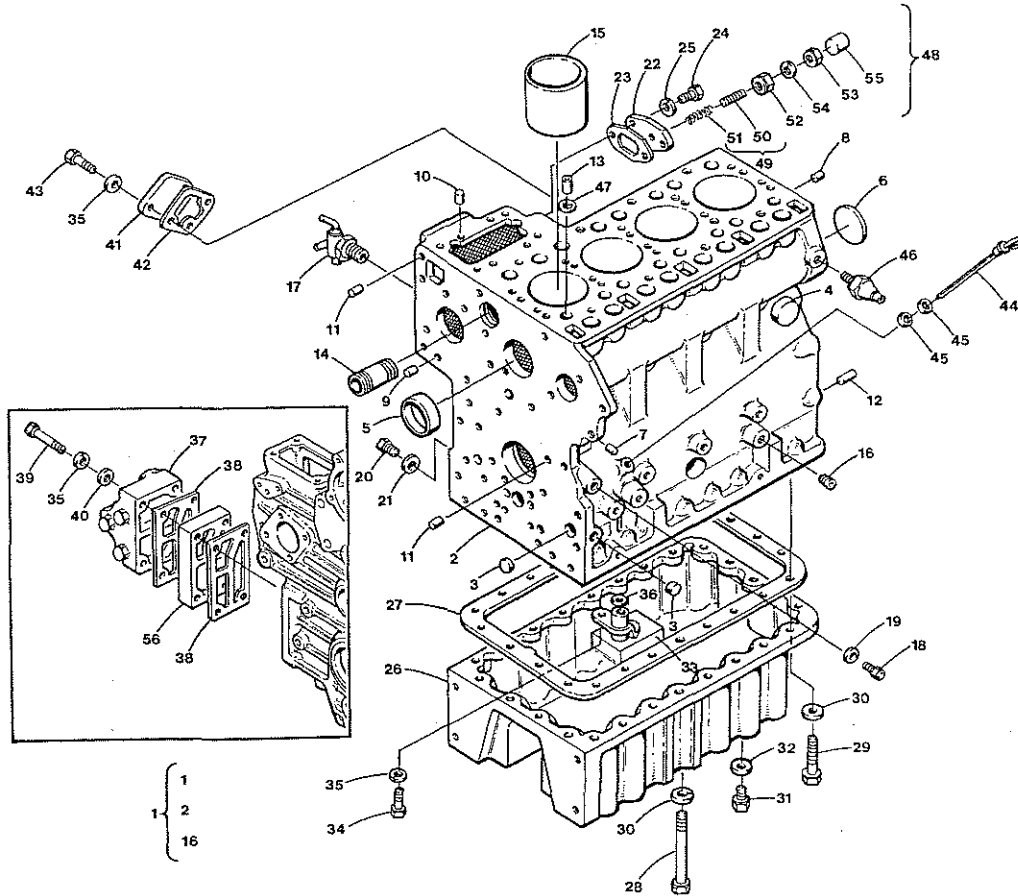

CRANKCASE

To Serial Number 315022

ITEM	PART NO.	DESCRIPTION	QTY.
25	31783	Washer, Spring	2
26	299565	Oil Pan	1
27	299553	Gasket, Oil Pan	1
28		Bolt	4
29		Bolt	20
30	19262	Washer, Spring	24
31	298660	Plug	2
32	298654	Gasket	2
33		Filter, Oil	1
34	299969	Bolt	1
35	19262	Washer, Spring	7
36	299967	O Ring	1
37	298860	Assy. Filter, Oil	1
38	298655	Packing	2
39		Bolt	4
40	19262	Washer, Plain	4
41		Cover	1
42		Gasket	1
43	302438	Bolt	2
44	298661	Gauge, Oil (dipstick)	1
45	298662	O Ring	2
46	298662	Switch, Oil	1
47	299362	O Ring	1
48		Assy. Apparatus Idle	1

CRANKCASE

From Serial Number 315023

ITEM	PART NO.	DESCRIPTION	QTY.
24		Bolt	2
25			
26	299565	Oil Pan	1
27	299553	Gasket, Oil Pan	1
28		Bolt	12
29		Bolt	12
30		Washer, Spring	12
31	299370	Plug, Oil Pan	1
32	299371	Gasket	1
33		Oil, Filter Pump	1
34		Bolt	1
35		Washer, Spring	5
36		O Ring	1
37	298860	Mount Housing Assy - Oil Filter	1
38	298655	Gasket, Oil Filter Cover Assembly	1
39		Bolt	4
40			
41			
42			
43			
44	298661	Dipstick	1
45	298662	O Ring	2
46	298663	Oil (sender)	1

INJECTION PUMP

ITEM	PART NO.	DESCRIPTION	QTY.
1		Plate, Adjust	3
2		Bolt	3
3		Spring, Delivery Valve	4
4		Gasket, Delivery Valve	4
5		Valve, Delivery	4
6		Element, Pump	4
7	299872	Screw	1
8	299873	Gasket	2
9		Housing, Pump/order by no. 18	1
10		Rack, Control	1
11		Pin, Tappet Guide	4
12		Pin, Clamp	2
13		Holder, Delivery Valve	4
14		Sleeve, Control	4
15		Seat, Spring Upper	4
16		Spring, Plunger	4
17		Seat, Spring Under	4
18		Shim	4
19		Assembly, Tappet	4
20		Roller/order by no. 19	4
21			
22		Pin, Roller / order by no. 19	4