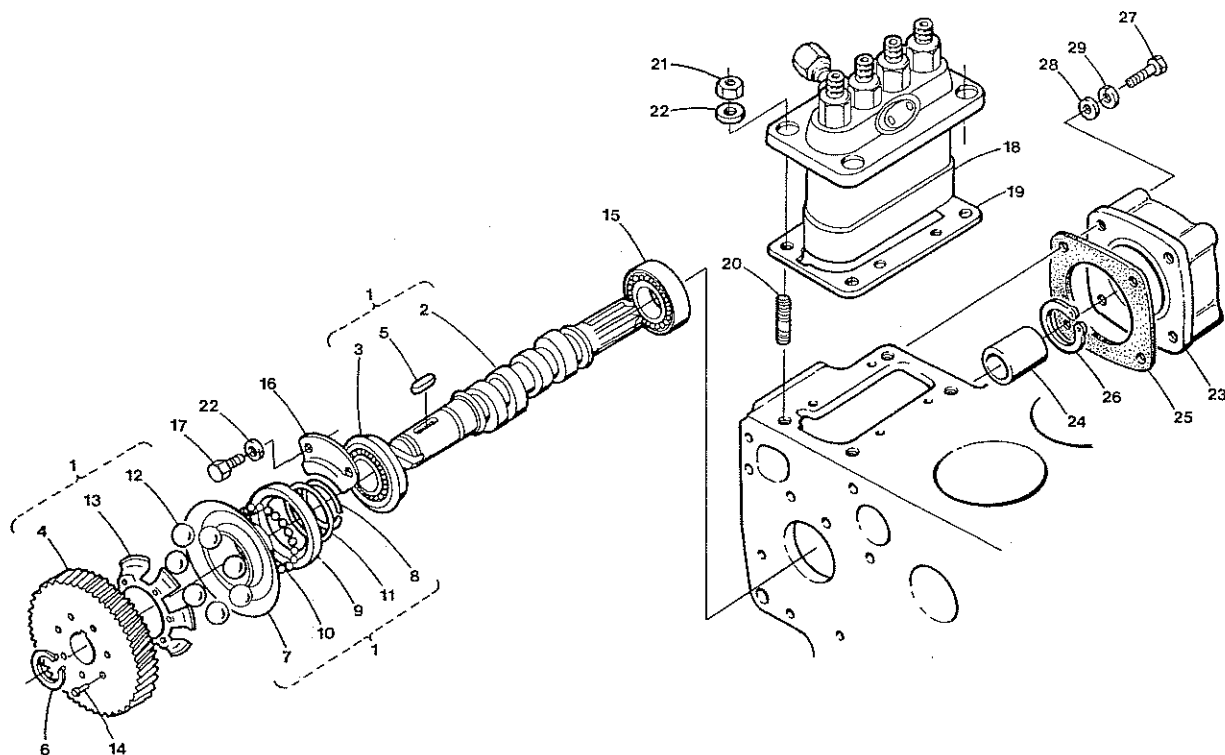

NOZZLE HOLDER

From Serial Number 315023

ITEM	PART NO.	DESCRIPTION	QTY.
1	298784	Pipe, Fuel Over Flow	3
2	299675	Assembly, Cock	1
3	300050	Body, Cock	1
4	299676	Valve	1
5		Joint, Eye	1
6		Nut, Cap	1
7		Basket	2
8	299677	O Ring	1
9	299678	Knob	1
10	299679	Nut	1
11	299786	Gasket	1
12		Pipe, Fuel Over Flow	1
13	298785	Cover, Injection Pump	1
14	298786	Gasket, Pump Cover	1
15		Bolt	4
16			
17	299567	Assembly Holder, Nozzle	4
18	298789	Gasket	4
19	298790	Pipe, Injection	1
20	298791	Pipe, Injection	1
21	298877	Pipe, Injection	1
22	299578	Pipe	1
23	298792	Clamp, Pipe	3
24	298793	Clamp, Pipe	3
25	298794	Screw, With Washer	3
26	298795	Plug, Glow	4
27	298796	Cord, Glow Plug	3
28	298797	Clip, Pipe	8

ITEM	PART NO.	DESCRIPTION	QTY.
1		Assy. Camshaft, Fuel	1
2	299601	Camshaft, Fuel	1
3	298816	Bearing, Ball	1
4	299575	Gear, Injection Pump	1
5	298801	Key, Feather	1
6	298810	Cir-Clip, External	1
7	298802	Sleeve, Governor	1
8	298803	Cir-clip	1
9	298804	Case, Governor Ball	1
10	298805	Ball	39
11	298806	Cir-Clip	1
12	299576	Ball	7
13	299577	Guide, Governor Ball	1
14	298809	Rivet	7
15	298811	Bearing, Ball	1
16	298812	Stopper, f-Camshaft	1
17		Bolt	2
18	299579	Assy. Pump, Injection	1
19	299580	Shim	5
20	301746	Stud	6
21		Nut	6
22	31786	Washer, Spring	8
23	298813	Cover	1
24	298815	Collar	1