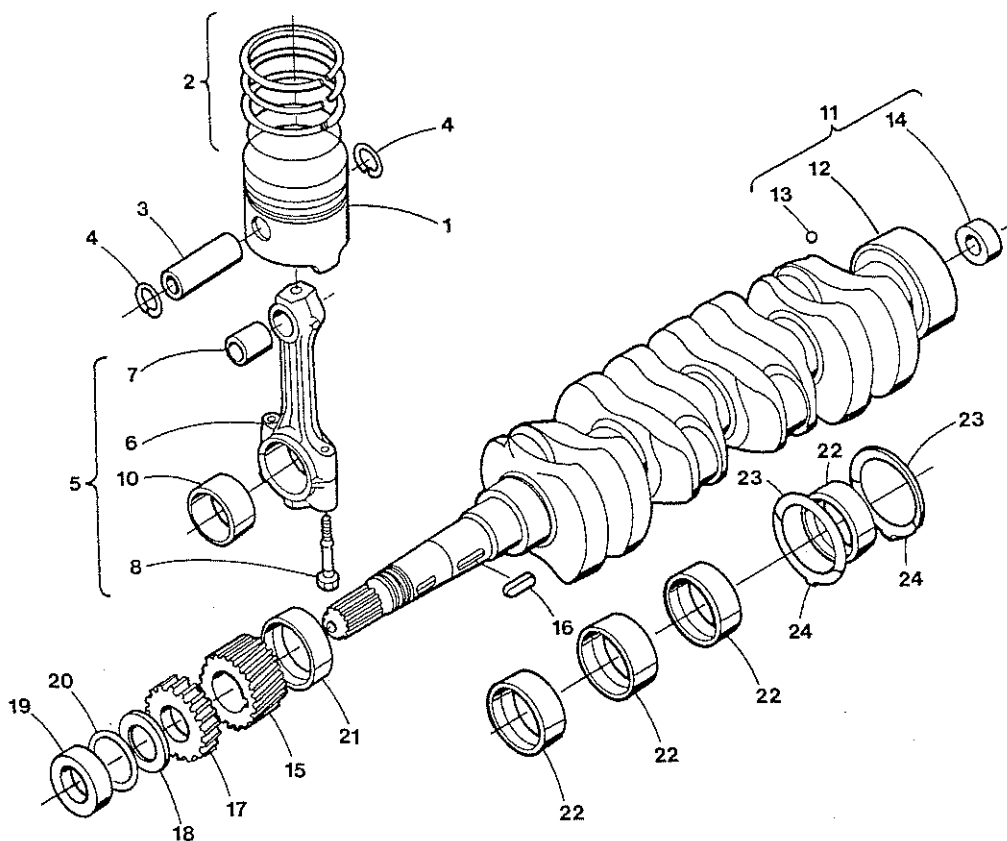

PISTON - CRANKSHAFT

ITEM	PART NO.	DESCRIPTION	QTY.
1	298762	Piston	4
2	298763	Assembly Ring, Piston	4
3	298764	Pin, Piston	4
4	298765	Cir-Clip, Piston Pin	8
5	298766	Assembly Rod, Connecting	4
6		Connecting Rod / / order by no. 5	1
7	300012	Bush, Piston Pin	1
8	300014	Bolt, connecting Rod	2
9			
10	300015	Metal, Crank Pin	2
11	299573	Assembly Shaft, Crank	1
12		Crankshaft / order by no. 11	1
13		Plug, Pin	4
14	301716	Bearing, Ball	1
15	299568	Gear, Crankshaft	1
16		Key, Feather	1
17		Gear, Oil Pump Drive	1
18		Oil Slinger	1
19	298772	Collar, Crankshaft	1
20	298773	O Ring	1
21	298775	Main Bearing - Rear	1
22	298776	Main Bearing - Center & Front	4
23	298777	Main Bearing - Side & Top	2
24	298778	Main Bearing - Side & Bottom	2