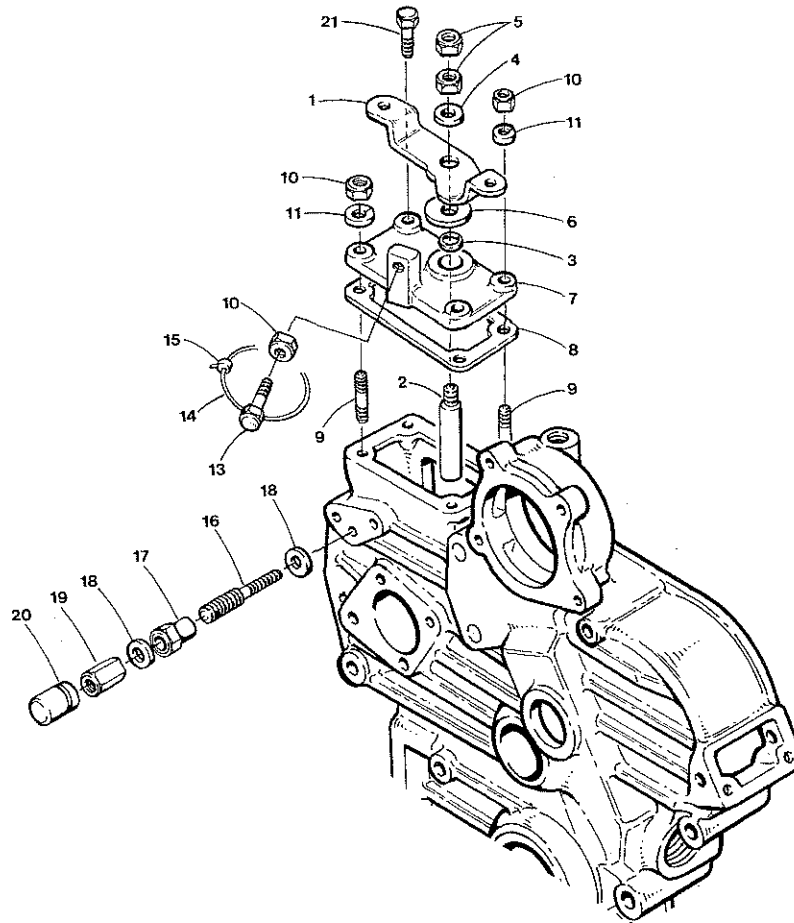

ITEM	PART NO.	DESCRIPTION	QTY.
1		Assy. Camshaft, Fuel	1
2	299601	Camshaft, Fuel	1
3	298816	Bearing, Ball	1
4	299575	Gear, Injection Pump	1
5	298801	Key, Feather	1
6	298810	Cir-Clip, External	1
7	298802	Sleeve, Governor	1
8	298803	Cir-clip	1
9	298804	Case, Governor Ball	1
10	298805	Ball	39
11	298806	Cir-Clip	1
12	299576	Ball	7
13	299577	Guide, Governor Ball	1
14	298809	Rivet	7
15	298811	Bearing, Ball	1
16	298812	Stopper, f-Camshaft	1
17		Bolt	2
18	299579	Assy. Pump, Injection	1
19	299580	Shim	5
20	301746	Stud	6
21		Nut	6
22	31786	Washer, Spring	8
23	298813	Cover	1
24	298815	Collar	1

ITEM	PART NO.	DESCRIPTION	QTY.
25	298814	Packing	1
26	298817	Cir-Clip, External	1
27	298581	Bolt	4
28	298582	Washer, Plain	4
29	298583	Washer, Spring	4

ITEM	PART NO.	DESCRIPTION	QTY.
1	299579	Assembly Camshaft, Fuel	1
2	299601	Camshaft, Fuel	1
3	298816	Bearing, Ball	1
4	299575	Gear, Injection Pump	1
5	298801	Key, Feather	1
6	298810	Cir-Clip, External	1
7	298802	Sleeve, Governor	1
8	298803	Cir-clip	1
9	298804	Case, Governor Ball	1
10	298805	Ball	39
11	298806	Cir-Clip	1
12	298576	Ball	7
13	299577	Guide, Governor Ball	1
14	298809	Rivet	7
15	298811	Bearing, Ball	1
16	298812	Stopper, f-Camshaft	1
17		Bolt	2
18	300731	Assembly Pump, Injection	1
19	299580	Shim	5
20		Stud	2
21		Nut	2
22		Washer, Spring	2
23	298813	Cover	1

ITEM	PART NO.	DESCRIPTION	QTY.
24	298815	Collar	
25	298814	Packing	1
26	298817	Cir-Clip, External	4
27	298581	Bolt	4
28	298582	Washer, Plain	4
29	298583	Washer, Spring	4
30		Bolt	4

SPEED CONTROL PLATE

ITEM	PART NO.	DESCRIPTION	QTY.
1	299602	Lever, Speed Control	1
2	298820	Key, Feather	1
3	298821	O Ring	1
4	30031	Washer, Plain	1
5		Nut	2
6	298822	Plate, Friction	1
7	298823	Plate, Speed Control	1
8	298824	Gasket, Control Plate	1
9	298825	Stud	5
10	15812	Nut	3
11	31783	Washer, Spring	2
12			
13	298826	Stopper	1
14	299546	Wire	1
15	299547	Lead, Sealing	1
16	301730	Bolt, Adjusting	1
17	301731	Nut	1
18	301241	Gasket	2
19	301504	Nut, Cap	1
20	301361	Cap	1
21		Bolt	2