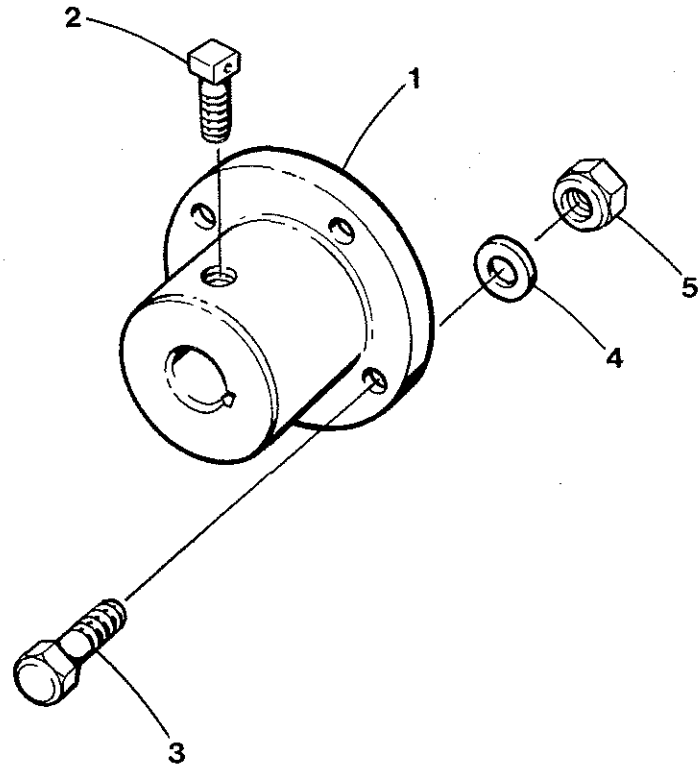

COUPLING GROUP

ITEM	PART NO.	DESCRIPTION	QTY.
1	256741	Rigid Coupling 3/4"	1
2	256742	Rigid Coupling 7/8"	1
3	256743	Rigid Coupling 1"	1
4	256744	Rigid Coupling 1-1/8"	1
5	256745	Rigid Coupling 1-1/4"	1
6	238162	Screw-Sq.Hd. 3/8 - 16 x 1"	2
7	239548	Screw-Hex Head. 3/8 - 24 x 1-1/4"	3
8	231910	Washer-Shake Proof	4
9	230189	Nut Jam 3/8 - 24	5
10	298568	Flexible Coupling 3/4" - 1/4" Key	
11	298569	Flexible Coupling 7/8" - 1/4" Key	
12	298484	Flexible Coupling 1" - 1/4" Key	
13	298570	Flexible coupling 1-1/8" - 1/4" Key	
14	299300	Flexible Coupling 1-1/4" - 5/16" Key