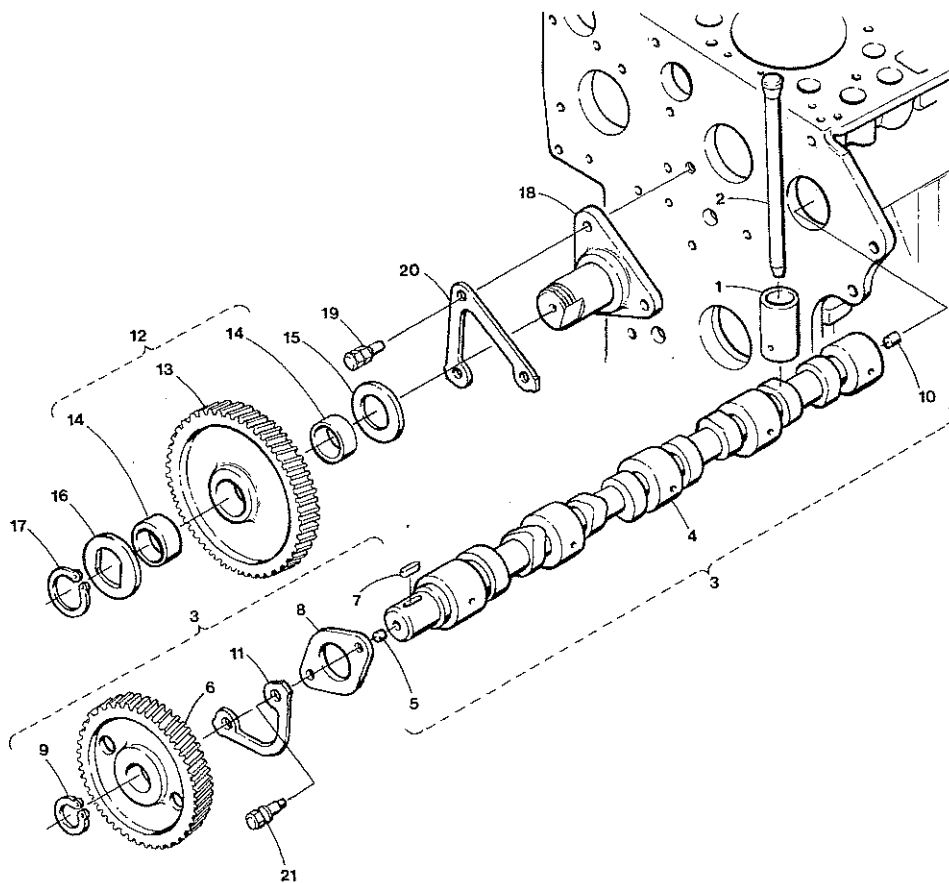

ITEM	PART NO.	DESCRIPTION	QTY.
1	298741	Tappet	8
2	298742	Rod, Push	8
3	299572	Assy. Camshaft	1
4		Camshaft	1
5	298744	Plug, Pin	1
6	298745	Gear, Camshaft	1
7	298746	Key, Feather	1
8	298747	Stopper, Camshaft	1
9	298748	Cir-Clip, External	1
10		Plug, Pin	1
11	298749	Washer, Stopper	1
12	298750	Assy. Gear, Idle	1
13		Gear, Idle	1
14		Bush, Idle Gear	2
15	298751	Collar, Idle Gear	1
16	298752	Collar, Idle Gear	1
17	298753	Cir-Clip, External	1
18	298754	Shaft, Idle Gear	1
19	300008	Bolt	3
20	298755	Washer, Idle Gear Shaft	1
21	299969	Bolt	2