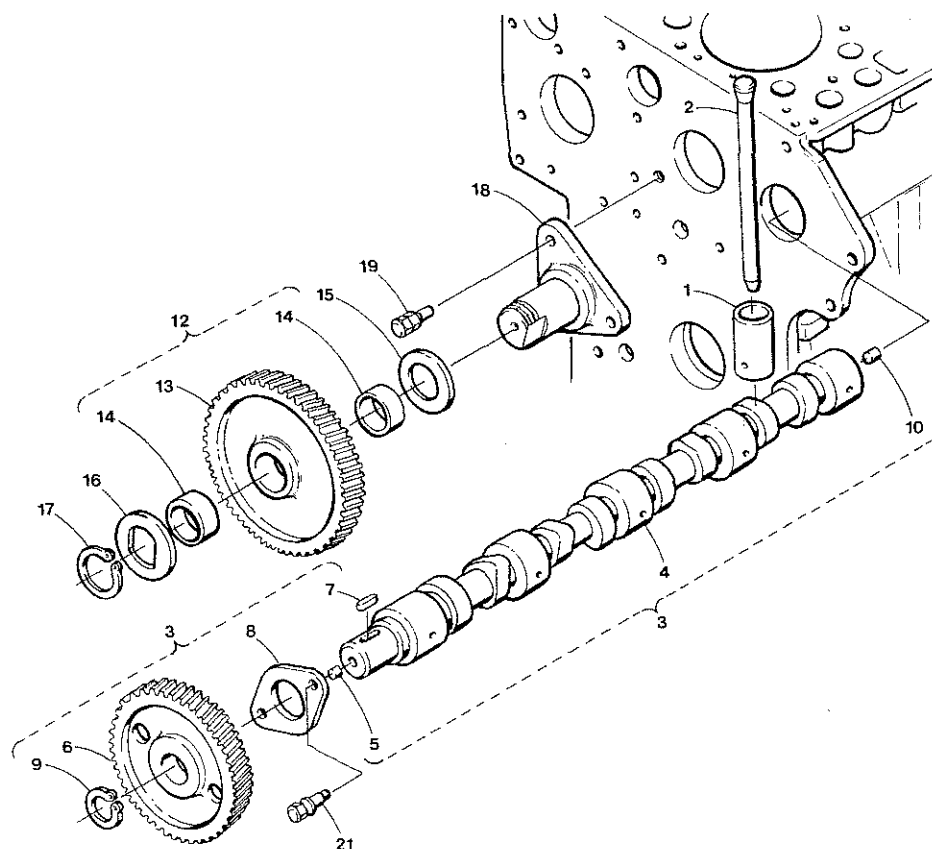

HEAD COVER

From Serial Number 315023

ITEM	PART NO.	DESCRIPTION	QTY.
1	299569	Cover, Cylinder Head	1
2	299570	Gasket, Head Cover	1
3	298726	Nut, Head Cover	4
4	298727	Washer, Head Cover	4
5	298728	Gasket, Nut	4
6	298729	Cover, Decompression Hole	4
7	298730	Gasket	4
8		Bolt	8
9			
10	298739	Plug, Oil Filter	1
11	298740	O Ring	1
12	299751	Assy. Shaft, Decompression	1
13		Shaft, Decompression/order by no. 12	1
14		Lever, Decompression/order by no. 12	1
15		Pin, Spring	1
16		Shaft, Decompression	1
17	298736	Bolt, Decompression	4
18	298737	Nut	4
19	298738	O Ring	4
20	298731	Stopper, Decompression Shaft	1
21	298732	Bolt	2
22		Washer, Spring	4
23	298733	Holder, Decompression Wire	1
24		Bolt	2
25	298764	Spring, Decompression	1

ITEM	PART NO.	DESCRIPTION	QTY.
1	298741	Tappet	8
2	298742	Rod, Push	8
3	299572	Assy. Camshaft	1
4		Camshaft	1
5	298744	Plug, Pin	1
6	298745	Gear, Camshaft	1
7	298746	Key, Feather	1
8	298747	Stopper, Camshaft	1
9	298748	Cir-Clip, External	1
10		Plug, Pin	1
11	298749	Washer, Stopper	1
12	298750	Assy. Gear, Idle	1
13		Gear, Idle	1
14		Bush, Idle Gear	2
15	298751	Collar, Idle Gear	1
16	298752	Collar, Idle Gear	1
17	298753	Cir-Clip, External	1
18	298754	Shaft, Idle Gear	1
19	300008	Bolt	3
20	298755	Washer, Idle Gear Shaft	1
21	299969	Bolt	2

CAMSHAFT

From Serial Number 315023

ITEM	PART NO.	DESCRIPTION	QTY.
1	298741	Tappet	8
2	298742	Rod, Push	8
3	299572	Assy. Camshaft	1
4		Camshaft / order by no. 3	1
5	298744	Plug, Pin	1
6	298745	Gear, Camshaft	1
7	298746	Key, Feather	1
8	298747	Stopper, Camshaft	1
9	298748	Cir-Clip, External	1
10		Plug, Pin	1
11			
12	298750	Assy. Gear, Idle	1
13		Gear, Idle / order by no. 12	1
14		Bush, Idle Gear	2
15	298751	Collar, Idle Gear	1
16	298752	Collar, Idle Gear	1
17	298753	Cir-Clip, External	1
18	298754	Shaft, Idle Gear	1
19		Bolt	3
20			
21		Bolt	2