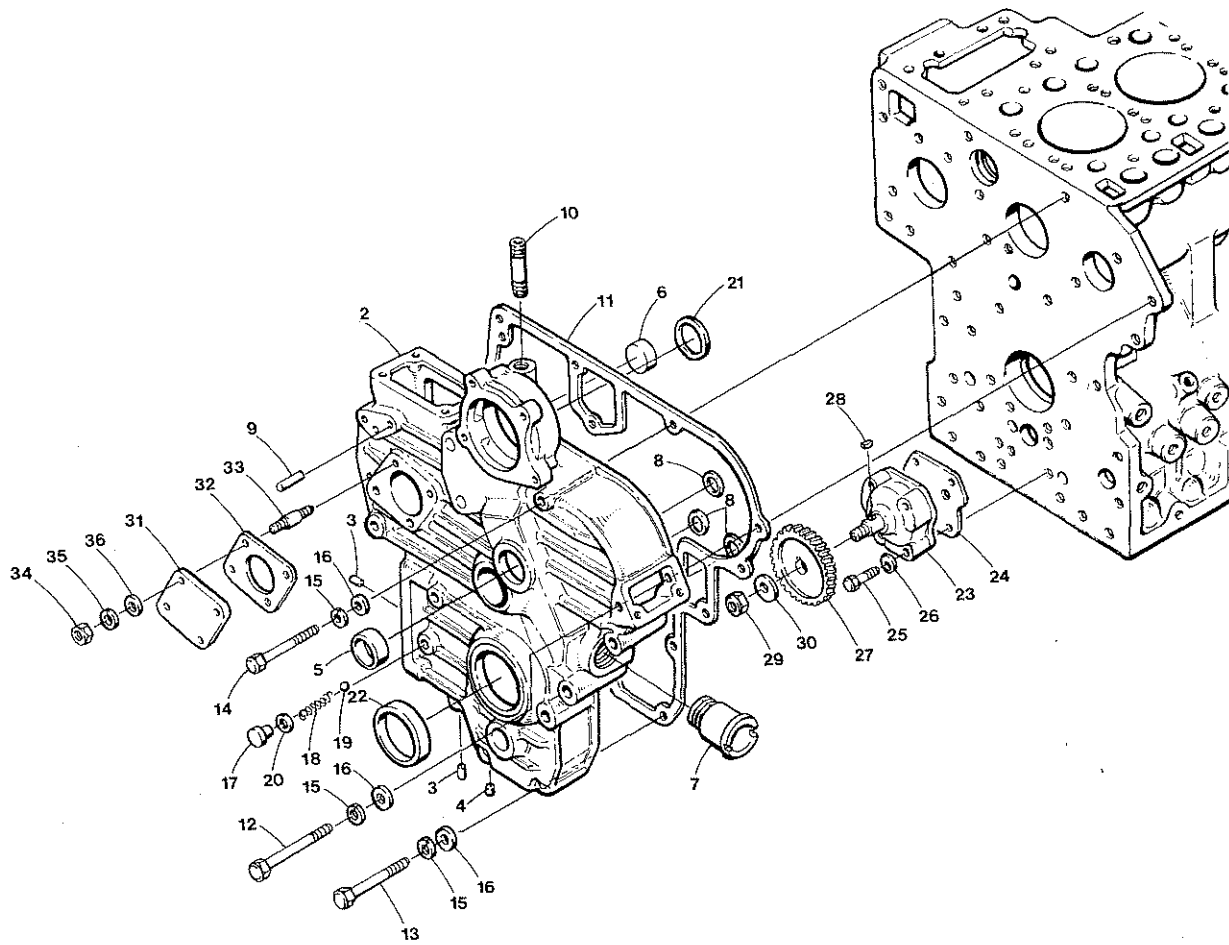

GEAR CASE

ITEM	PART NO.	DESCRIPTION	QTY.
1	300515	Assy. Case, Gear (Plus 1pc 301945)	1
2		Case, Gear	1
3		Plug, Pin	2
4	299395	Plug, Pin	1
5	299899	Cap, Sealing	1
6	299354	Cap, Sealing	1
7		Pipe, Water	1
8	299559	O Ring	3
9	301489	Pin, Start Spring	1
10	298840	Pipe, Water Return	1
11	298675	Gasket, Gear Case	1
12		Bolt	1
13	298676	Bolt	10
14		Bolt	3
15	31786	Washer, Spring	14
16	31787	Washer, Plain	14
17	298679	Cap	1
18	298678	Spring	1
19	298677	Ball	1
20	298680	O Ring	1
21	298681	O Ring	1
22	298774	Seal, Oil	1
23	298872	Assy. Pump, Oil	1
24	298756	Gasket, Oil Pump	1