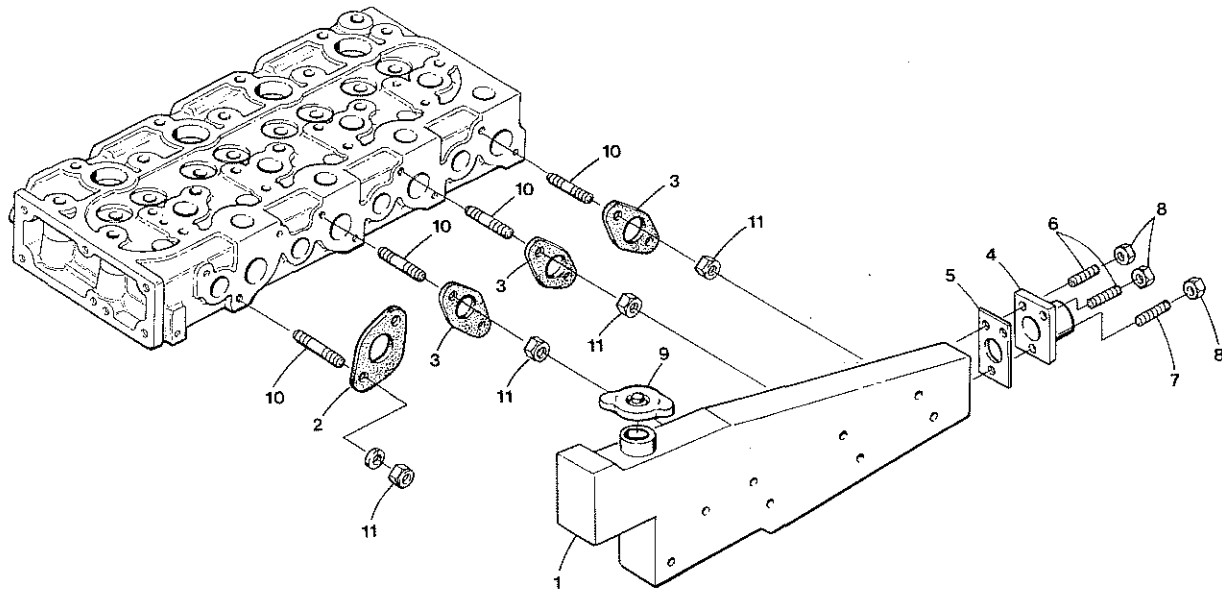

EXHAUST MANIFOLD

To Serial Number 315022

ITEM	PART NO.	DESCRIPTION	QTY.
1	298988	Manifold	1
2	298707	Gasket, Exhaust Manifold	1
3	298708	Gasket, Exhaust Manifold	3
4	298599	Exhaust Flange, Manifold	1
5	298600	Gasket, Exhaust Flange	1
6	276440	Stud, Exhaust Flange Mounting	2
7	298974	Stud, Exhaust Flange Mounting	1
8	230147	Hex Nut, Exhaust Flange Mtg. 3/8-24	3
9	299956	Radiator Cap, Pressurized 7# PSI	1
10	298635	Stud, Exhaust Manifold	8
11	298466	Hex Nut, Exhaust Manifold (8mm x 1.25P)	8