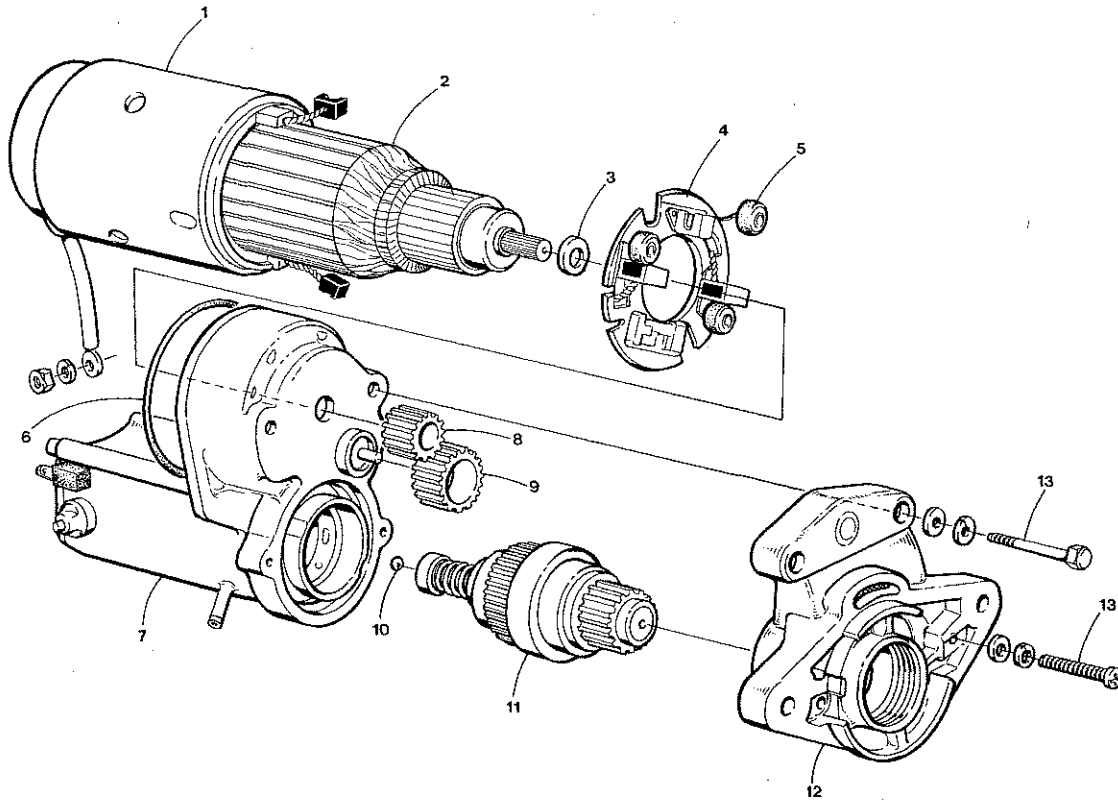

STARTER MOTOR

ITEM	PART NO.	DESCRIPTION	QTY.
1		Yoke	1
2	299840	Armature	1
3		Gasket	1
4	299841	Holder, Brush	1
5	299842	Spring, Brush	4
6		Gasket, Brush	1
7	299843	Switch, Magnet	1
8	299844	Gear 1	1
9	299845	Gear 2	1
10		Ball	1
11	299846	Clutch	1
12		Frame, Drive End	1
13		Bolt, Through	2
14		Screw	2
	299574	Assembly, Starter - Items 1 through 14 (see Flywheel Group also)	1