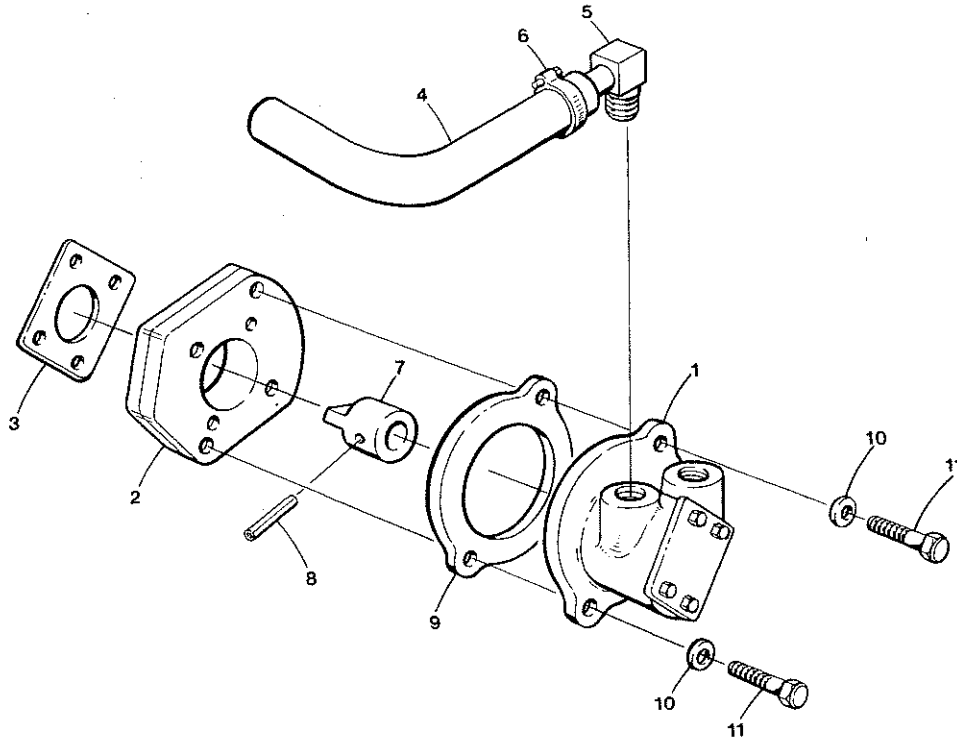

WATER PUMP GROUP

ITEM	PART NO.	DESCRIPTION	QTY.
1	298890	Pump Oberdorfer	1
2	298477	Adapter Plate	1
3	298485	Gasket, Adapter Plate	1
4	299162	Hose ' Pump To Engine	1
5	241019	Fitting 90' ' Hose	1
6		Clamp ' Hose	1
7	298478	Coupling Adapter	1
8	230371	Rolling Pin 3/16 Dia. x 7/8 Lg.	1
9	300253	Gasket	1
10	285305	Washer	2
11	231080	Cap Screw	2
12	298889	Cam	1

When replacing pump impeller order "water pump repair kit" Part No. 298416-A. Kit consist of: impeller, lip seal, gasket and retaining ring.