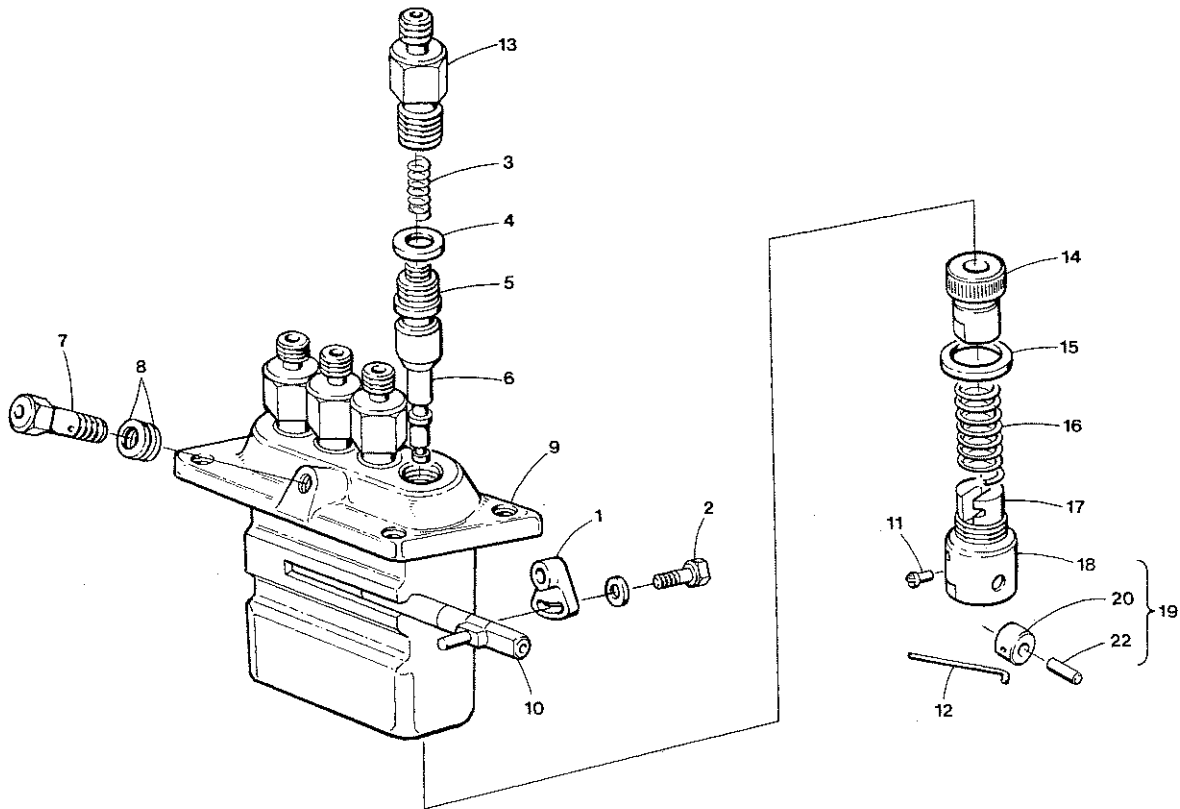

INJECTION PUMP

ITEM	PART NO.	DESCRIPTION	QTY.
1		Plate, Adjust	3
2		Bolt	3
3		Spring, Delivery Valve	4
4		Gasket, Delivery Valve	4
5		Valve, Delivery	4
6		Element, Pump	4
7	299872	Screw	1
8	299873	Gasket	2
9		Housing, Pump/order by no. 18	1
10		Rack, Control	1
11		Pin, Tappet Guide	4
12		Pin, Clamp	2
13		Holder, Delivery Valve	4
14		Sleeve, Control	4
15		Seat, Spring Upper	4
16		Spring, Plunger	4
17		Seat, Spring Under	4
18		Shim	4
19		Assembly, Tappet	4
20		Roller/order by no. 19	4
21			
22		Pin, Roller / order by no. 19	4