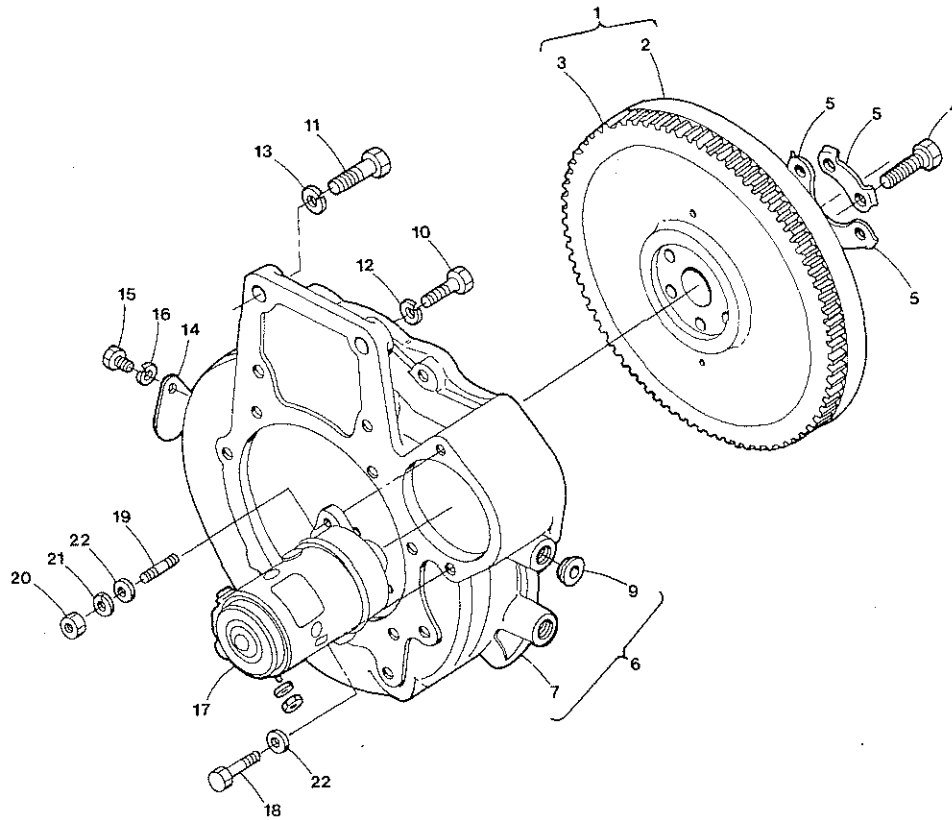

FLYWHEEL GROUP

ITEM	PART NO.	DESCRIPTION	QTY.
1	299611	Assembly, Flywheel	1
2		Flywheel / order by no. 1	1
3		Gear, Ring	1
4	298780	Bolt, Flywheel	6
5	298781	Washer, Flywheel	3
6	298612	Assembly Housing, Flywheel	1
7		Housing, Flywheel / order by no. 6	1
8			
9	301717	Plug	4
10	301719	Bolt	11
11	301720	Bolt	2
12	19262	Washer, Spring	11
13	31792	Washer, Spring	2
14	301718	Cover	1
15		Bolt	1
16	31786	Washer, Spring	1
17	299574	Assembly, Starter	1
18	299965	Bolt	1
19	301723	Stud	1
20	301724	Nut	1
21	19262	Washer, Spring	1
22		Washer, Plain	2